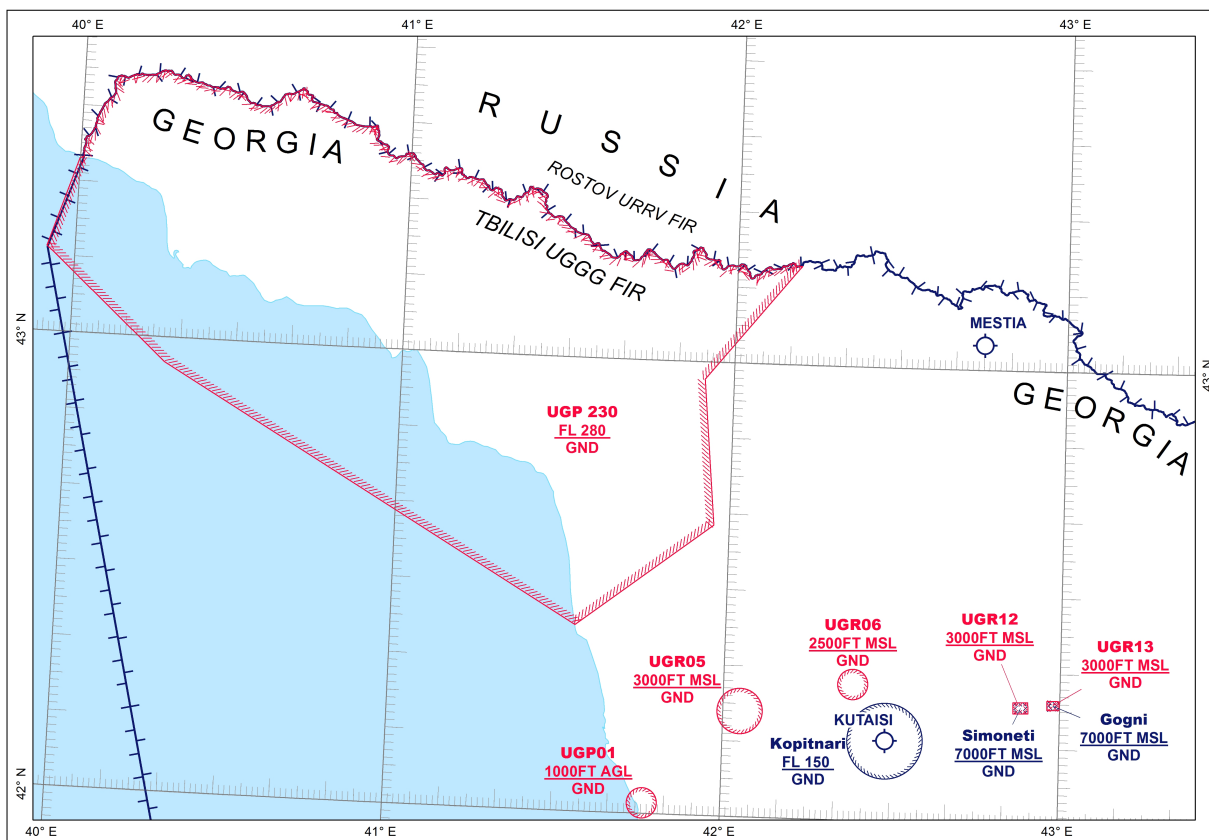

**AIP SUP
01/2019
Effective from 01 MAR 2019
UFN
Published on 15 FEB 2019**

TEMPORARY PROHIBITED AREA

Replaces AIRAC AIP SUP 01/2017 dated 02 FEB 2017

AREA UGP 230

Is closed for flight operations (see Figure - Segment of the chart ENR 6-7 PROHIBITED, RESTRICTED AND DANGER AREAS).

1. Lateral limits: 425642N 0401719E - 431112N 0395455E - 432300N 0395955E - THENCE EASTWARD ALONG THE RUSSIA/GEORGIA STATE BOUNDARY TO - 431305N 0421137E - 425742N 0415445E - 423827N 0415715E - 422437N 0413305E - 425642N 0401719E WEF 05 JUL 2011
2. Period: 31 DEC 2004 - UFN
3. Vertical limits: GND - FL 280 WEF 12 JAN 2007

Figure
Segment of the chart ENR 6-7

- END -

PAGE INTENTIONALLY LEFT BLANK